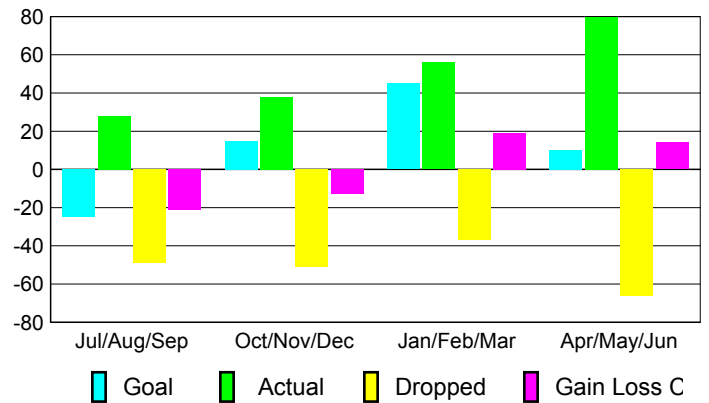

Membership Results 2009-2010

Goal, New, Dropped, Gain/Loss