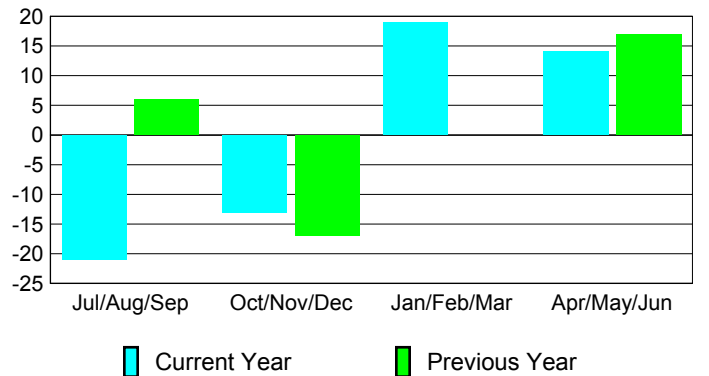

**Membership Results
2009-2010**

**Membership
2008-2009**

Month	Net Memb Goal	Actual New Memb	Actual Dropped Memb	Gain/Loss of Memb	Gain/Loss of Memb
Jul/Aug/Sep	-25	28	-49	-21	6
Oct/Nov/Dec	15	38	-51	-13	-17
Jan/Feb/Mar	45	56	-37	19	0
Apr/May/June	10	80	-66	14	17
Totals	45	202	-203	-1	6

Membership Results 2009-2010

Goal, New, Dropped, Gain/Loss

Comparison of Membership Gain/Loss

Current Year Compared to the Previous Year

Gender Comparison 2009-2010